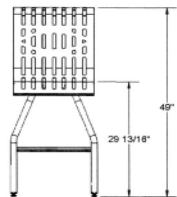

Wave Style

NATIONAL OUTDOOR FURNITURE, INC.
1210 W. Main Street #296 Riverhead, NY 11901
Toll-Free Phone: 1-888-663-4621
Phone: 631-369-9099 Fax: 631-207-8312
Email: nofinc@optonline.net
www.nationaloutdoorfurniture.com

NATIONAL OUTDOOR FURNITURE, INC.
144 Murdock Road #325 Pomfret Center, CT 06259
Toll-Free Phone: 1-888-516-8873
Phone: 1-860-974-1551 Fax: 516-706-1901
Email: nofinc@earthlink.net
www.nationaloutdoorfurniture.com