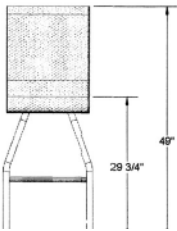

Perforated Style