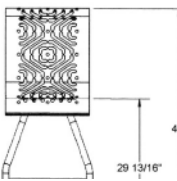

Diamond Style

Perforated Style

Fiesta Style

Slat Style

Wave Style

NATIONAL OUTDOOR FURNITURE, INC.
1210 W. Main Street #296 Riverhead, NY 11901
Toll-Free Phone: 1-888-663-4621
Phone: 631-369-9099 Fax: 631-207-8312
Email: nofinc@optonline.net
www.nationaloutdoorfurniture.com

NATIONAL OUTDOOR FURNITURE, INC.
144 Murdock Road #325 Pomfret Center, CT 06259
Toll-Free Phone: 1-888-516-8873
Phone: 1-860-974-1551 Fax: 516-706-1901
Email: nofinc@earthlink.net
www.nationaloutdoorfurniture.com