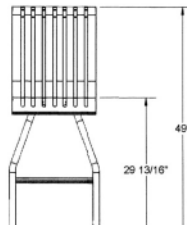

Diamond Style

Perforated Style

Fiesta Style

Slat Style

Wave Style

NATIONAL OUTDOOR FURNITURE, INC.
1210 W. Main Street #296 Riverhead, NY 11901
Toll-Free Phone: 1-888-663-4621
Phone: 631-369-9099 Fax: 631-207-8312
Email: nofinc@optonline.net
www.nationaloutdoorfurniture.com

NATIONAL OUTDOOR FURNITURE, INC.
144 Murdock Road #325 Pomfret Center, CT 06259
Toll-Free Phone: 1-888-516-8873
Phone: 1-860-974-1551 Fax: 516-706-1901
Email: nofinc@earthlink.net
www.nationaloutdoorfurniture.com