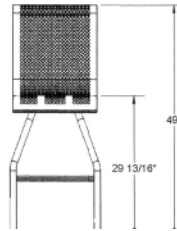

Perforated Style